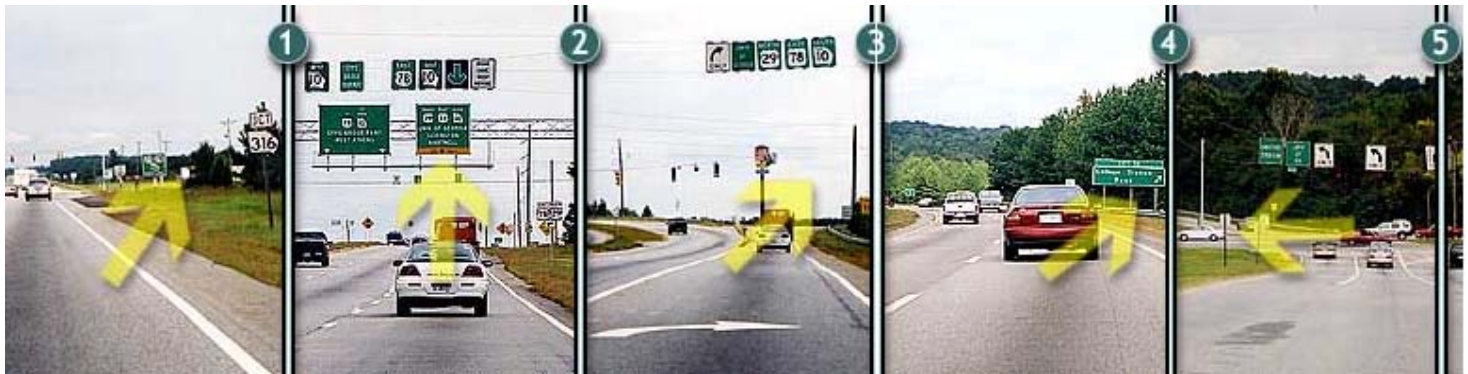

TRAVELING EAST: US 78, Atlanta

[1]

[2]

[3]

[4]

[5]

For Directions to the Ramsey Center:

1) Exit right onto GA 316 at the stoplight (there will be a sign for South Athens)
2) And proceed on GA 316 to the Athens Perimeter.
3) Bear right onto the Athens Perimeter (Loop 10) traveling east (For reference purposes, there is a sign for the University of Georgia/Athens By-Pass at the junction of GA 316 and the Athens Perimeter).
4) After approximately five miles on the Perimeter, exit onto College Station Road (exit #7).
5) Take a left onto College Station Road. After passing under the by-pass bridge, turn right at the second light. The East Campus parking deck is the second entrance on the left.

For Directions to the Classic Center:

1) Follow steps 1 – 5, *except* drive past the second traffic light and turn right at the third light. You will be on East Campus Rd.
2) Continue down East Campus Rd. past 5 lights. You will be on the edge of downtown Athens at the 5th light.
3) Keep straight to the next light, which will be on Clayton Street.
4) Take a right into the Classic Center just beyond the Clayton Street light.