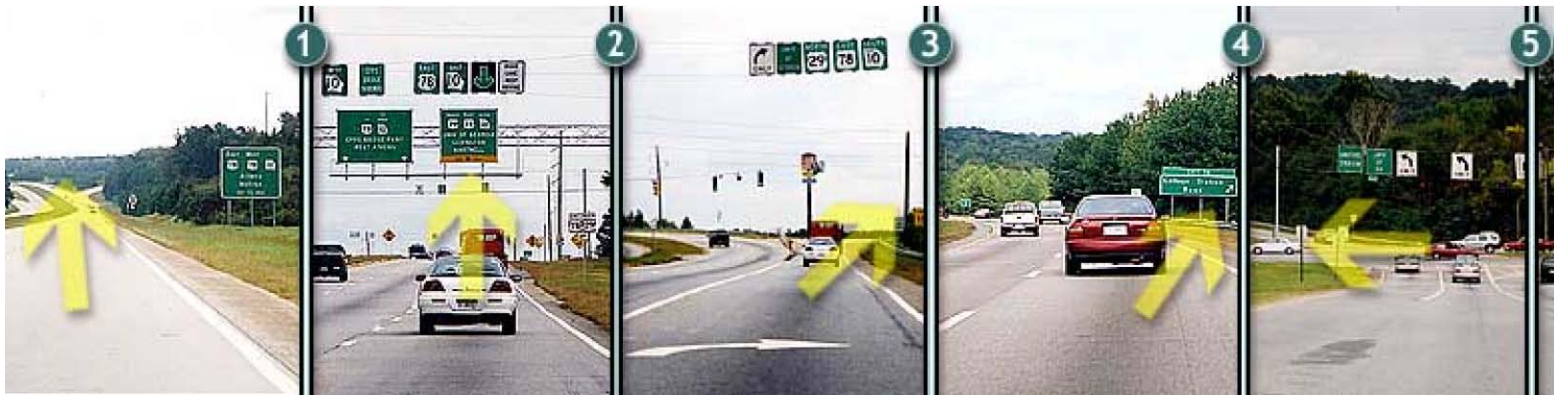

TRAVELING EAST: GA 316

[1]

[2]

[3]

[4]

[5]

For Directions to the Ramsey Center:

1) Proceed on GA 316 East for approximately 40 miles. Make sure not to exit at the first exit for Athens/Monroe at Highway 78, but
2) Continue until you see signs for the Athens Perimeter (Loop 10).
3) Bear right onto the Athens Perimeter (GA Loop 10) traveling east. (For reference purposes, there is a sign for the University of Georgia/Athens By-Pass at the junction of the GA 316 and the Athens Perimeter).
4) After approximately five miles on the Perimeter, exit onto College Station Road (exit ##7).
5) Take a left onto College Station Road. After passing under the by-pass bridge, turn right at the second light. The East Campus parking deck will be the second entrance on the left.

For Directions to the Classic Center:

1) Follow steps 1 – 5, *except* drive past the second traffic light and turn right at the third light. You will be on East Campus Rd.
2) Continue down East Campus Rd. past 5 lights. You will be on the edge of downtown Athens at the 5th light.
3) Keep straight to the next light, which will be on Clayton Street.
4) Take a right into the Classic Center just beyond the Clayton Street light.