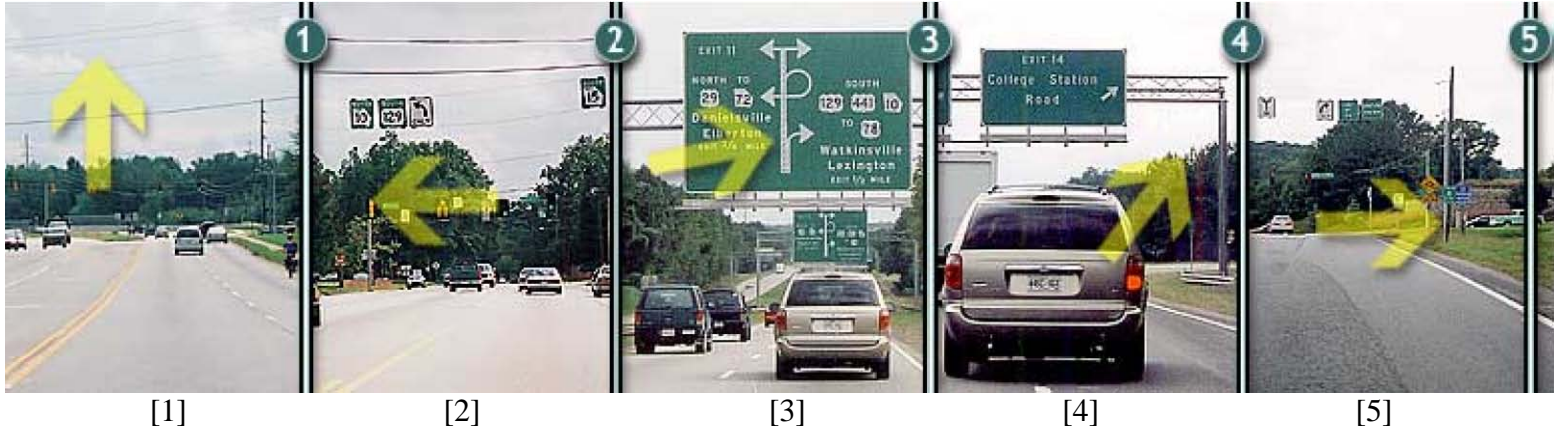

TRAVELING SOUTH: US 129, Jefferson

For Directions to the Ramsey Center:

1) Travel south on Highway 129 to Athens. Upon reaching the outskirts of Athens, remain on Highway 129, crossing the bridge which passes over the Athens Perimeter/Loop 10.
2) At the traffic light after the bridge, turn left onto the Athens Perimeter/Loop 10.
3) Follow Loop 10 eastbound to the fourth exit and exit to the right in order to stay on Loop 10.
4) Go to the College Station Road exit #7. Exit right at College Station Road
5) Take another right at the first light. The East Campus parking deck is the second entrance on the left.

For Directions to the Classic Center:

1) Follow steps 1 – 5, *except* drive past the first traffic light and turn right at the second light. You will be on East Campus Rd.
2) Continue down East Campus Rd. past 5 lights. You will be on the edge of downtown Athens at the 5th light.
3) Keep straight to the next light, which will be on Clayton Street.
4) Take a right into the Classic Center just beyond the Clayton Street light.