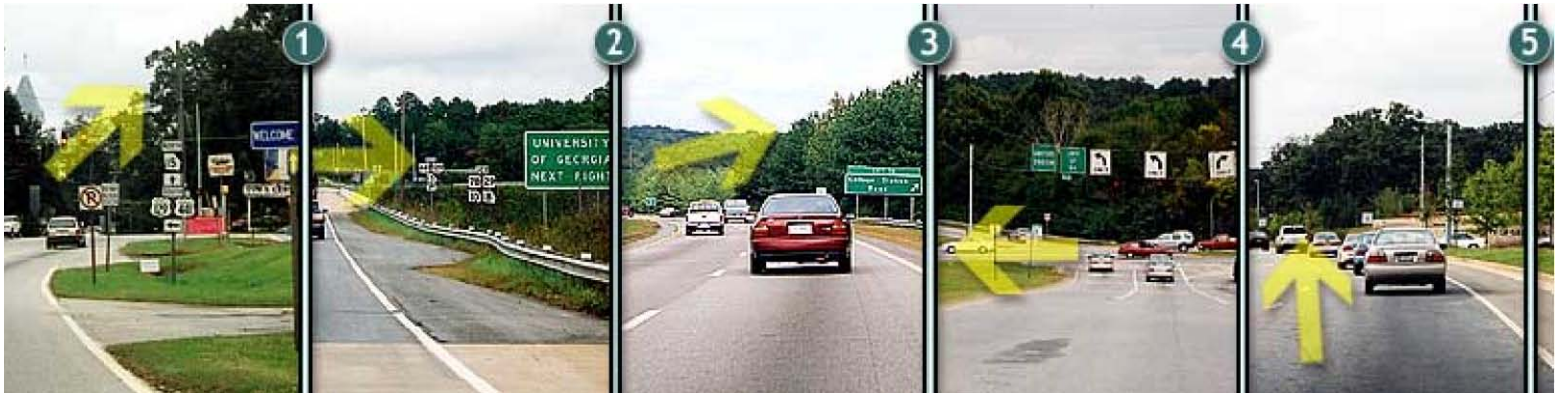

DIRECTIONS TO THE UNIVERSITY OF GEORGIA & THE CLASSIC CENTER

Athens, Georgia - home to the University of Georgia - is located 60 miles northeast of Atlanta.

TRAVELING NORTH

TRAVELING NORTH: US 129/441, Macon

[1]

[2]

[3]

[4]

[5]

For Directions to the Ramsey Center

- 1) Take US 129/441 or GA 15 North into Watkinsville. In Watkinsville, Highway 15 and US 129 join.
- 2) Go North into Athens. Approaching Athens, at the Clarke County line, there will be a sign indicating Highway 441 North and a right turn (there will also be a sign for the University of Georgia). Turn right at this sign onto Loop 10, the Athens Perimeter.
- 3) Proceed on Loop 10 until reaching exit #7, the College Station Road exit. Exit off Loop 10,
- 4) Then turn left onto College Station Road.
- 5) After passing under the by-pass bridge, go through first traffic light. Take a right at the second traffic light, the East Campus parking deck is the second entrance on the left.

For Directions to the Classic Center...

- 1) Follow steps 1 – 5, *except* drive past the second traffic light and turn right at the third light. You will be on East Campus Rd.
- 2) Continue down East Campus Rd. past 5 lights. You will be on the edge of downtown Athens when you reach the 5th light.
- 3) Keep straight to the next light, which will be on Clayton Street.
- 4) Take a right into the Classic Center just beyond the Clayton Street light.