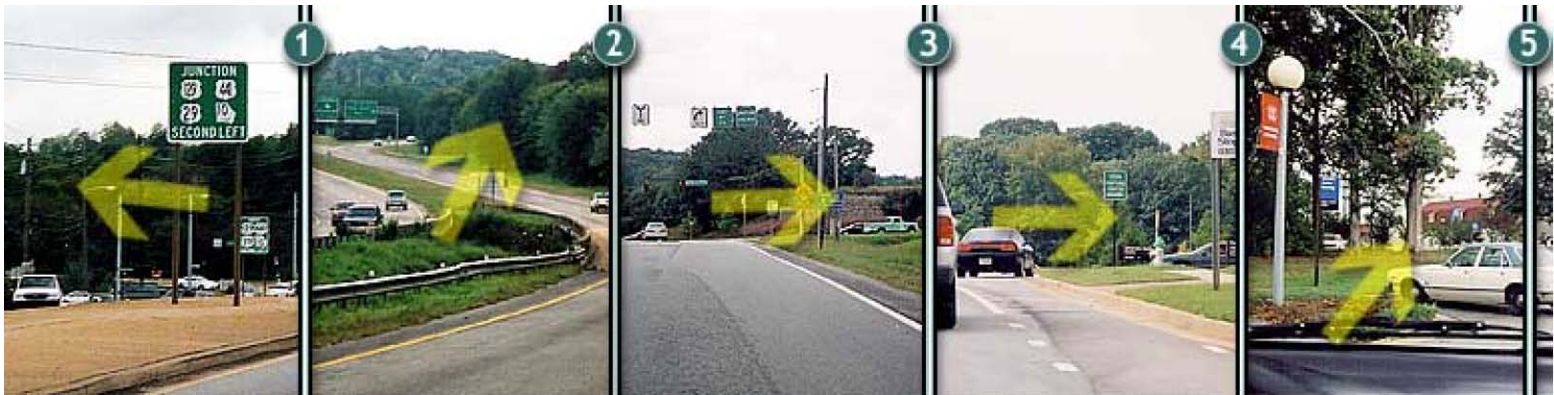

TRAVELING WEST

TRAVELING WEST: US 78

[1]

[2]

[3]

[4]

[5]

For Directions to the Ramsey Center:

Take US 78 West to Athens. In Athens, travel under the Athens Perimeter (GA Loop 10)

1) Then take a left at the next traffic light onto the Perimeter going westbound.
2) Exit the Perimeter at the next exit which is College Station Road (exit #7).
3) Turn right onto College Station Road and turn right at the first light.
4) The East Campus parking deck will be the second entrance on the left.

For Directions to the Classic Center:

1) Follow steps 1 – 3, *except* drive past the first traffic light and turn right at the second light. You will be on East Campus Rd.
2) Continue down East Campus Rd. past 5 lights. You will be on the edge of downtown Athens at the 5th light.
3) Keep straight to the next light, which will be on Clayton Street.
4) Take a right into the Classic Center just beyond the Clayton Street light.

TRAVELING FROM NEARBY MAJOR INTERSTATES

TRAVELING FROM NEARBY MAJOR INTERSTATES:

I-85 North Travel on I-85 North to GA 316 (exit #106). Follow 316 East.

I-85 South Travel on I-85 South to Commerce, GA (exit #149). Follow 441 South.

I-20 West Travel West on I-20 to Exit #172. Follow 78 West.